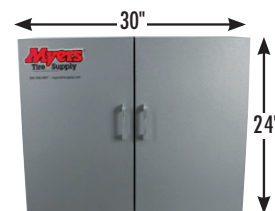

Cabinet dimensions:
30" side x 11-1/2" deep (including doors) x 24" high
Door dimensions: 15" wide x 5-1/8" deep x 24" high

To Order
800-998-9897
myerstiresupply.com